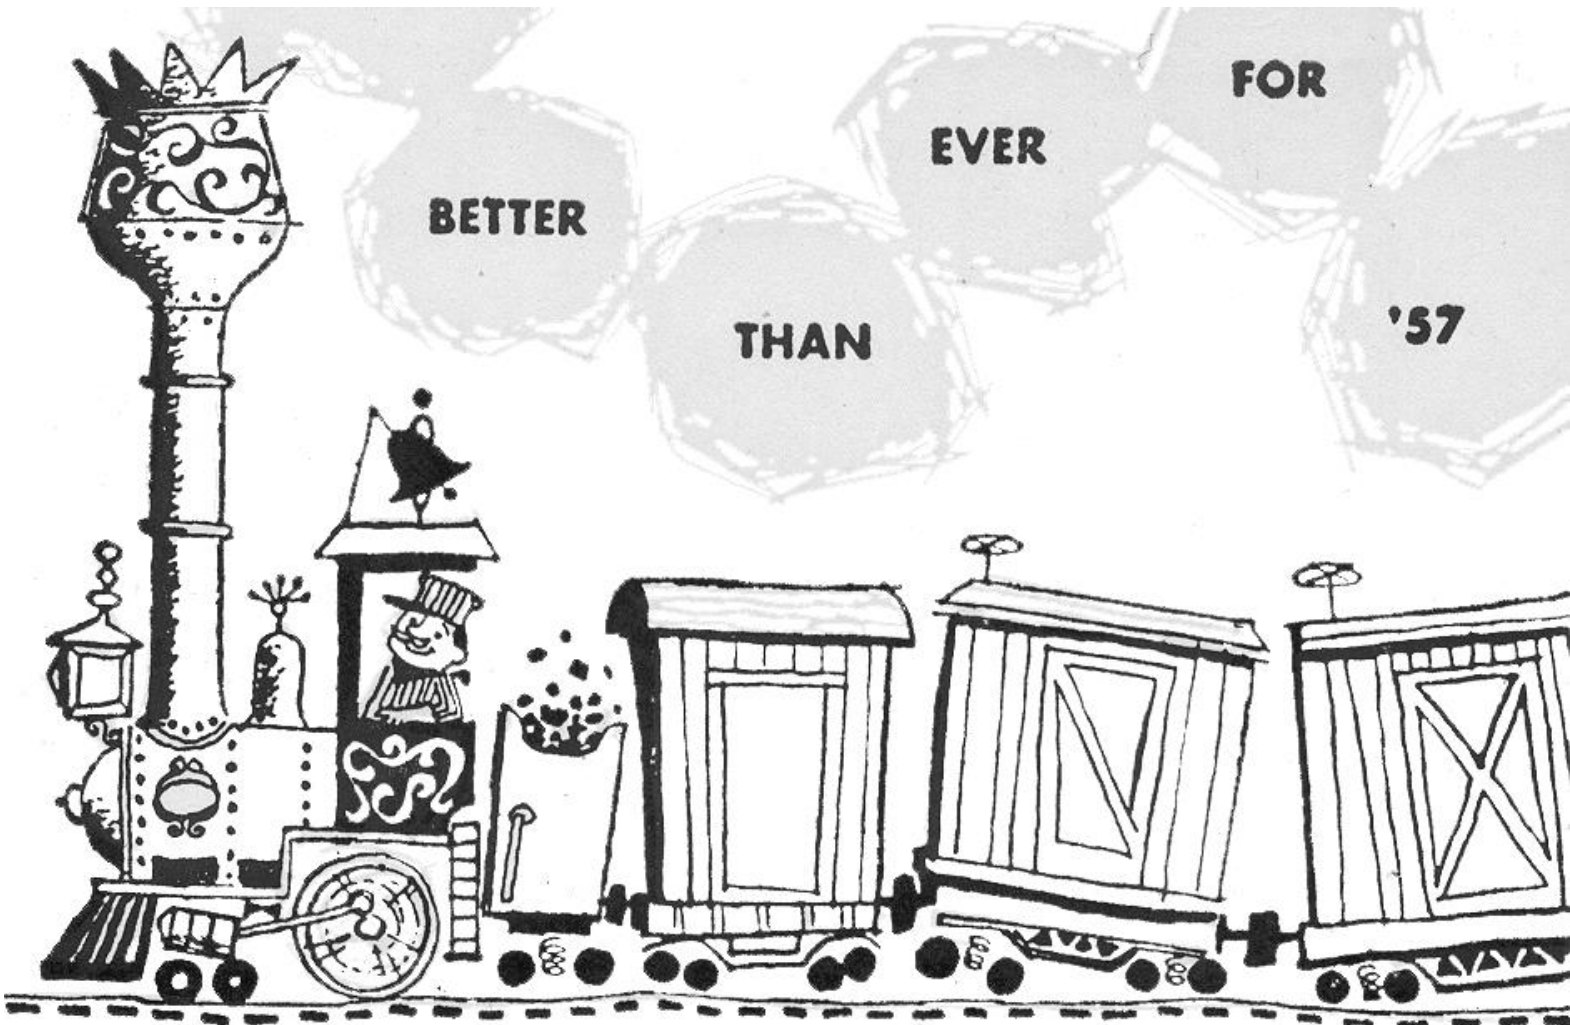

M/50 by **HARLEY-DAVIDSON**

 Drawing from 1966 model cuts featuring the Harley-Davidson® M50.

Share your artwork with the hashtag #HDMuseum for a chance to be featured on our social media!

For more coloring pages, visit ColorOurCollections.org

#ColorOurCollections

This image is from the collection of

Harley-Davidson Archives
at the Harley-Davidson Museum

JUST ARRIVED
EXCITING NEW **1957**
HARLEY-DAVIDSONS

 Drawing from a 1957 Harley-Davidson® model ad postcard.